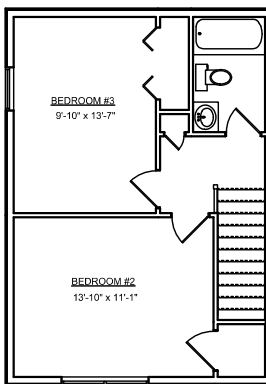

WILLOW

1250 SQ. FT. TOTAL

Ph: 717-532-3810 Fax: 717-532-8819

www.rineandrinebuilders.com

This handout is for illustrative purposes only. The accuracy of the illustrations cannot be guaranteed. The right is reserved to make changes, without notice of obligation. Windows, doors and room sizes may vary on the options and elevations selected.