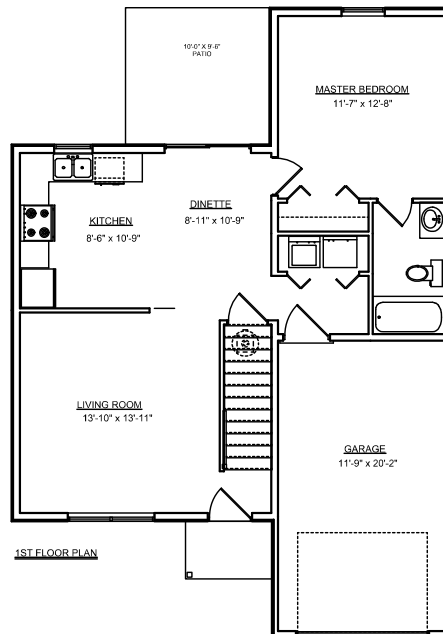

WILLOW

1250 SQ. FT. TOTAL

Ph: 717-532-3810 Fax: 717-532-8819

www.rineandrinebuilders.com

This handout is for illustrative purposes only. The accuracy of the illustrations cannot be guaranteed. The right is reserved to make changes, without notice of obligation. Windows, doors and room sizes may vary on the options and elevations selected.