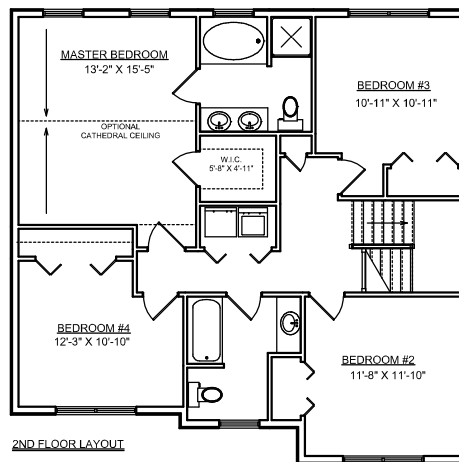

1ST FLOOR LAYOUT

JEFFERSON II

ELEVATION "B"

2206 SQ. FT. TOTAL

2ND FLOOR LAYOUT

This handout is for illustrative purposes only. The accuracy of the illustrations cannot be guaranteed. The right is reserved to make changes, without notice of obligation. Windows, doors and room sizes may vary on the options and elevations selected.