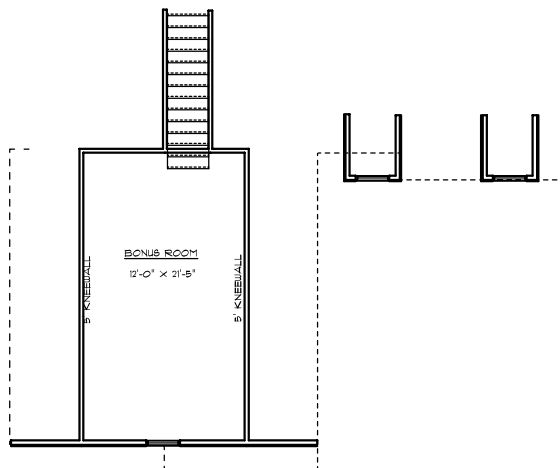

VIRGINIA

1876 SQ. FT. TOTAL

ARCHITECTURAL DETAILS OPTIONAL

RAILING OPTIONAL

1ST FLOOR LAYOUT

2ND FLOOR LAYOUT

Ph: 717-532-3810 Fax: 717-532-8819

www.rineandrinebuilders.com

This handout is for illustrative purposes only. The accuracy of the illustrations cannot be guaranteed. The right is reserved to make changes, without notice of obligation. Windows, doors and room sizes may vary on the options and elevations selected.