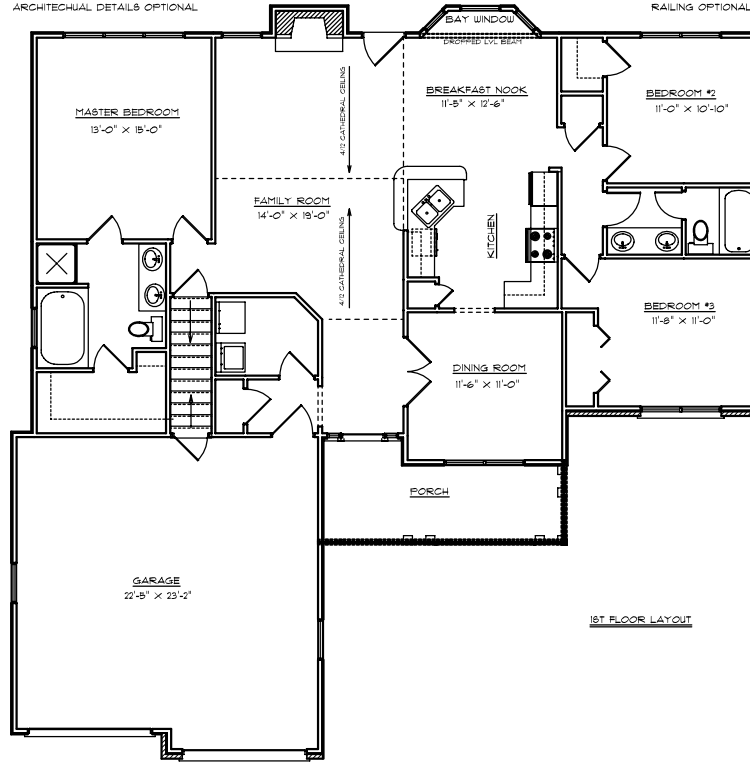

VIRGINIA

1876 SQ. FT. TOTAL

ARCHITECTURAL DETAILS OPTIONAL

RAILING OPTIONAL

1ST FLOOR LAYOUT

2ND FLOOR LAYOUT

Ph: 717-532-3810 Fax: 717-532-8819

www.rineandrinebuilders.com

This handout is for illustrative purposes only. The accuracy of the illustrations cannot be guaranteed. The right is reserved to make changes, without notice of obligation. Windows, doors and room sizes may vary on the options and elevations selected.